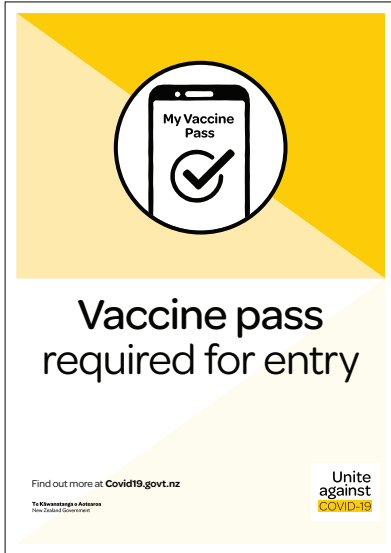

COVID-19 Signage + Print

Corflute panels

CP-VP-3