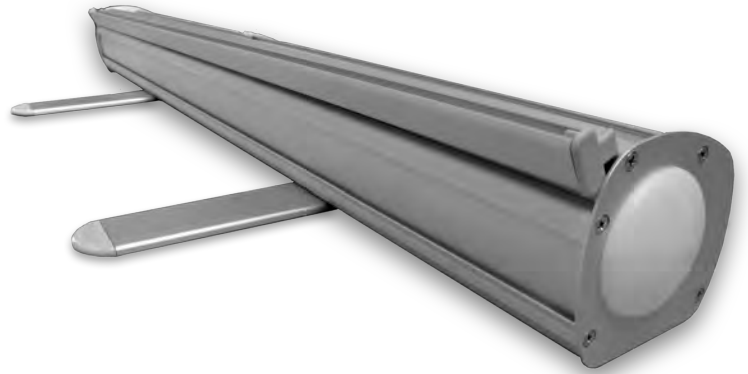

# Classic Roll-up

## Description

Classic Roll-up has a silver finished solid aluminium construction. It's timeless design ensures it will look the part in all environments. It is easy to erect and is ideal for regular use making it our most popular roll-up stand. It features dual swivel feet for added stability.