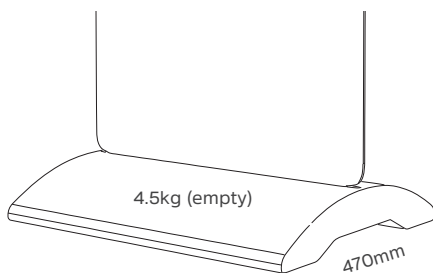

Carrera footpath sign

Base Colours:

Description

Carrera sign bases are constructed from maintenance free materials and have been designed with pedestrian safety in mind.

Bases can be weighted for additional stability in windy environments; are available in a good range of standard colours and can also be manufactured in any colour for larger orders.