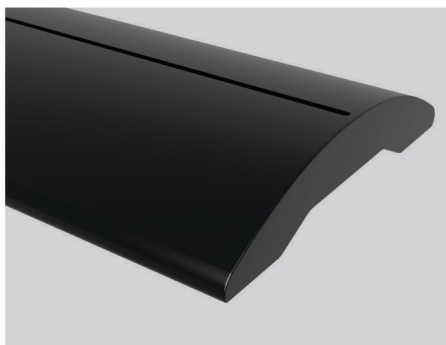

Carrera footpath sign

Base Colours:

Description

Carrera sign bases are constructed from maintenance free materials and have been designed with pedestrian safety in mind.

Bases can be weighted for additional stability in windy environments; are available in a good range of standard colours and can also be manufactured in any colour for larger orders.

The blade is an aluminium composite panel which is available with or without a carry handle.

adgraphix
.co.nz