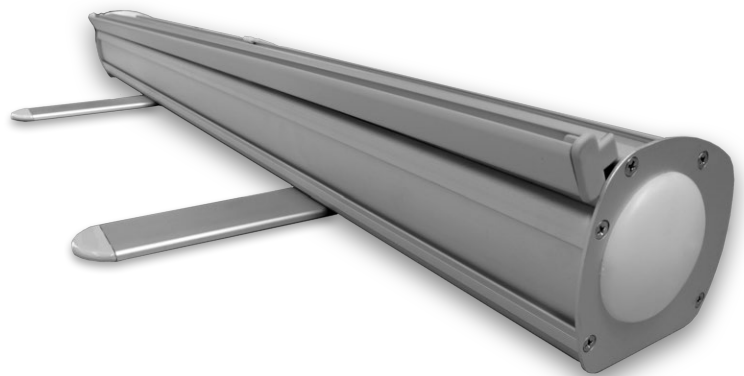

Classic Roll-up

Description

Classic Roll-up has a silver finished solid aluminium construction. It's timeless design ensures it will look the part in all environments. It is easy to erect and is ideal for regular use making it our most popular roll-up stand. It features dual swivel feet for added stability.

Printed using a durable synthetic media.

Banner size

600mm x 1550mm
850mm x 1980mm.
1200mm x 1980mm.

Weight

approx 3kg
approx 4.5kg
approx 6kg

Type

Single sided or double sided.

Carry bag

Padded nylon carry bag.

adgraphix
.co.nz